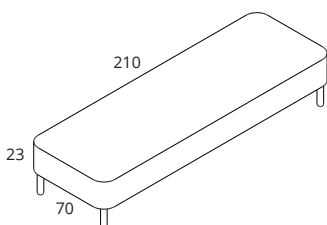

Easy chair cushion
STO1EC

2-SEATER ELEMENTS ▶

	Width	Depth	Height	Seat height	Seat depth	Fabric, m
2-seater seat <i>STO2</i>	140	70	23	-	-	2,2
2-seater backrest <i>STO22</i>	76	58	50	-	-	1,4
2-seater add-on A <i>STO2A</i>	76	45	30	-	-	1,3
2-seater add-on B <i>STO2B</i>	76	32	30	-	-	1,2
2-seater cushion <i>STO2C</i>	70	52	27	-	-	2,0

2-seater seat
STO2

2-seater backrest
STO22

2-seater add-on A
STO2A

2-seater add-on B
STO2B

2-seater cushion
STO2C

3-SEATER ELEMENTS ▶

	Width	Depth	Height	Seat height	Seat depth	Fabric, m
3-seater seat <i>STO3</i>	210	70	23	-	-	2,9
3-seater backrest <i>STO32</i>	110	58	50	-	-	1,7
3-seater add-on A <i>STO3A</i>	110	45	30	-	-	1,6
3-seater add-on B <i>STO3B</i>	110	32	30	-	-	1,5
3-seater cushion <i>STO3C</i>	104	52	27	-	-	2,5

3-seater seat
STO3

3-seater backrest
STO32

3-seater add-on A
STO3A

3-seater add-on B
STO3B

3-seater cushion
STO3C

EXAMPLE ▶

	Width	Depth	Height	Seat height	Seat depth	Fabric, m
Easy chair	80	75	70	43	53	4,2
Easy chair with add-on A	80	75	100	53	5,8	
1-seater with backrest	75	75	70	43	53	3,5
2-seater sofa	150	75	70	43	53	9,0
2-seater sofa with add-on A	150	75	100	43	53	10,3
2-seater sofa with add-on A+B	150	75	130	43	53	11,5
3-seater sofa	220	75	70	43	53	11,3
3-seater sofa with add-on A	220	75	100	43	53	12,9
3-seater sofa with add-on A+B	220	75	130	43	53	14,4